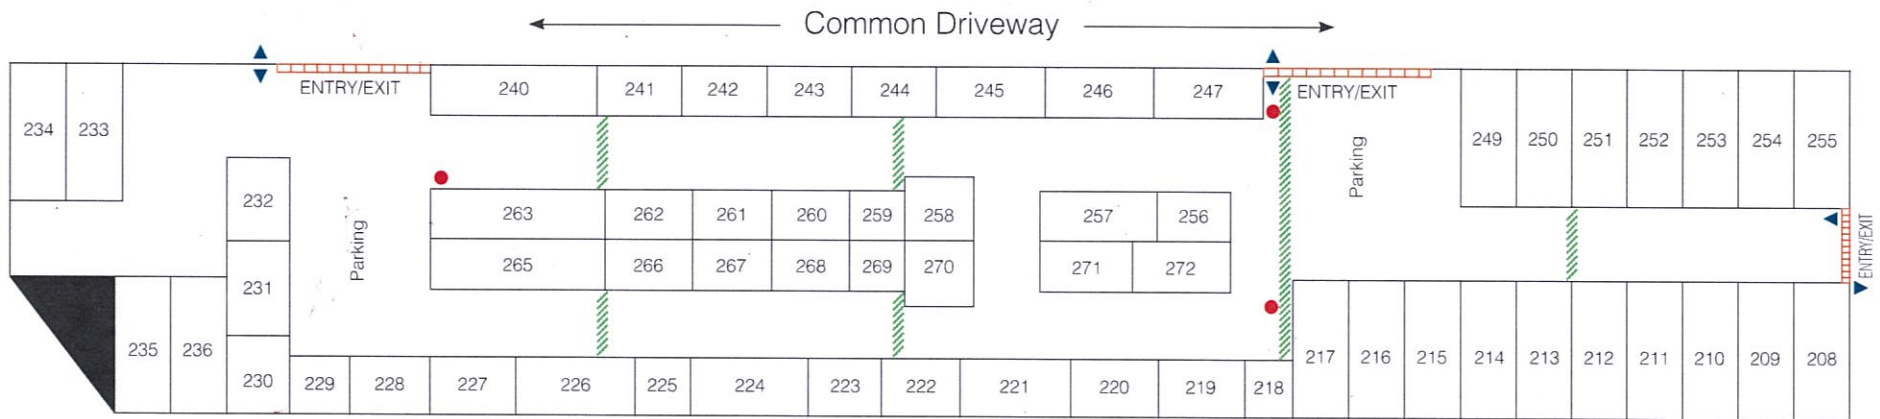

B&J Mechanical

— = Entry/Exit Gate

▲ = Pin Pad

● = Fire Hose Reel

/// = Stairs

Allround Tire Mart

↑ Entry From Highway  
Parking  
Princes Highway  
↓